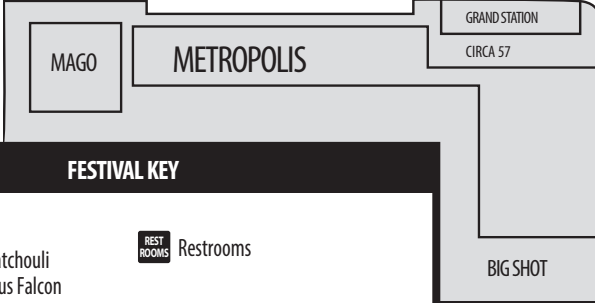

FOOD

- Tuscan Market & Wine Shop

- 343
- 342
- 341
- 340
- 339
- 337
- 336
- 292
- 293
- 294
- 295
- 296