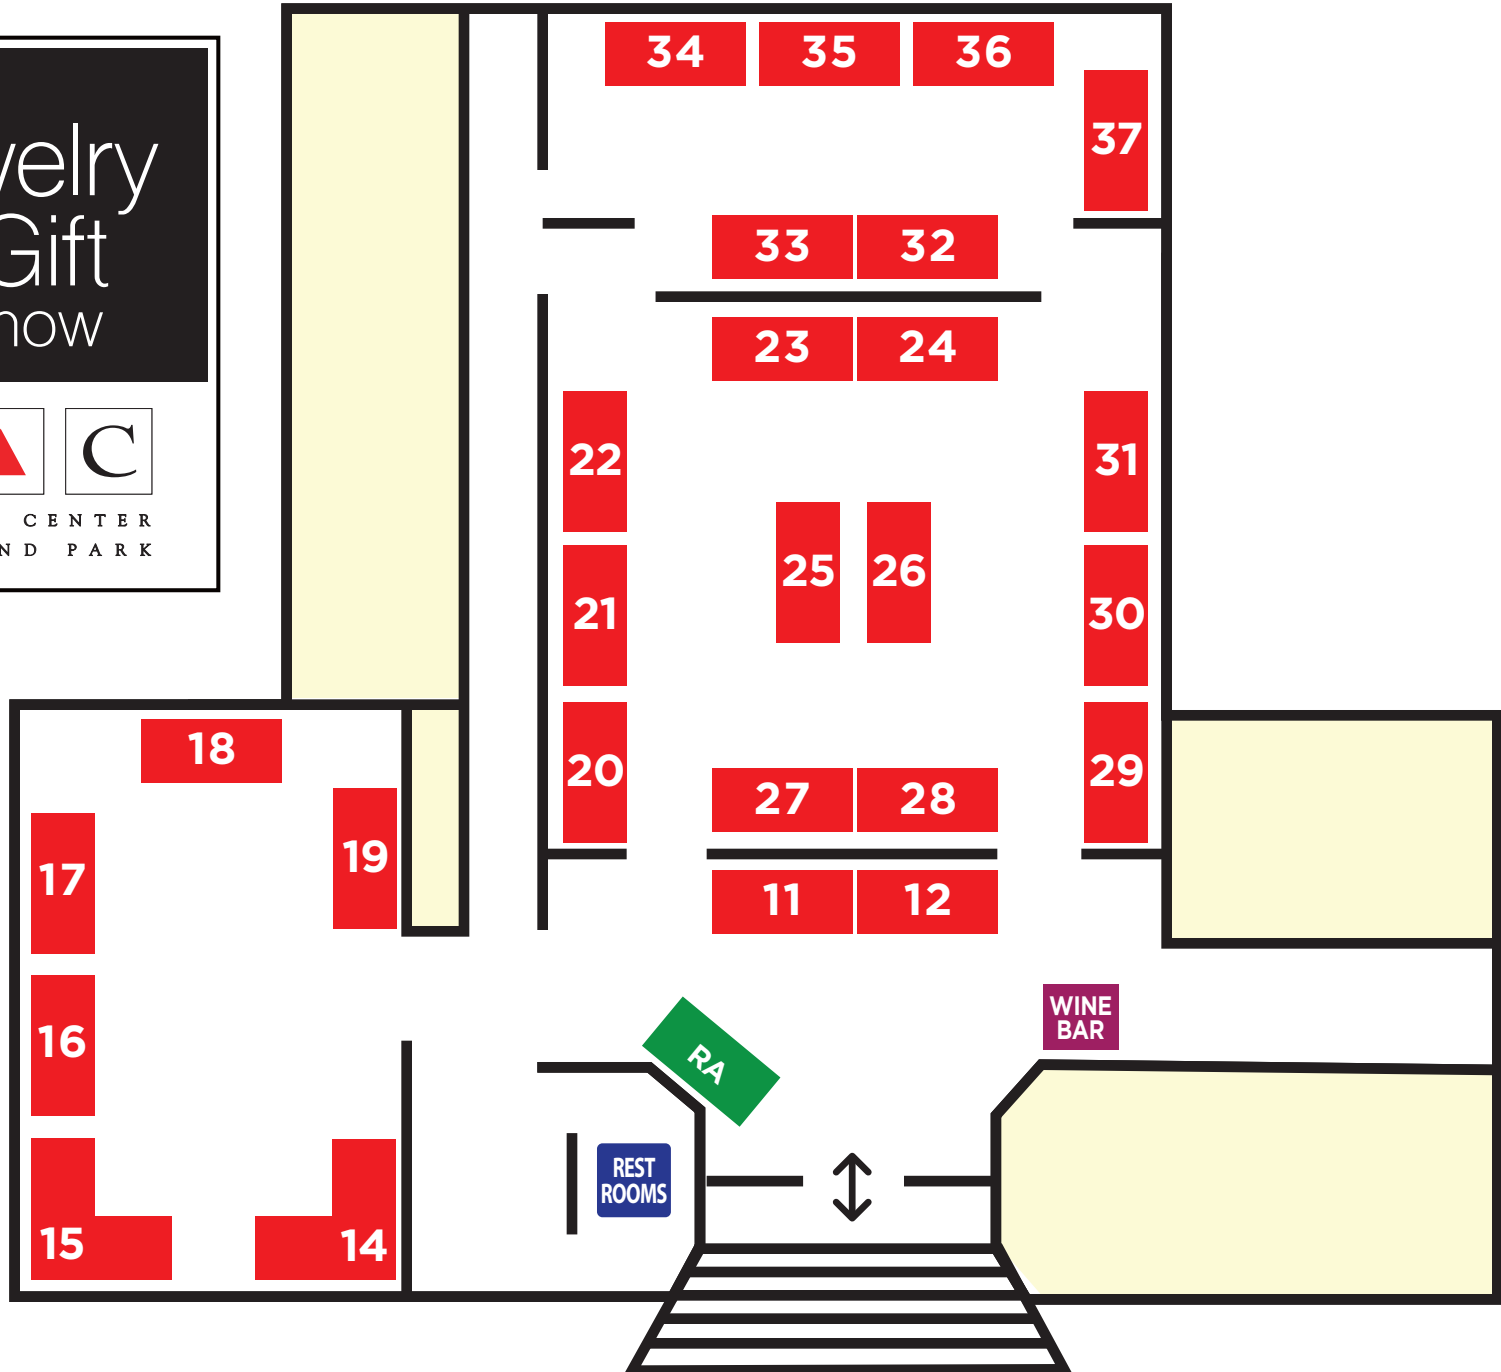

The Jewelry & Gift Show

THE ART CENTER
HIGHLAND PARK

34 35 36

37

33 32

23 24

22

31

25 26

21

30

20

27 28

29

18

17

19

11 12

16

RA

WINE BAR

REST ROOMS

15

14