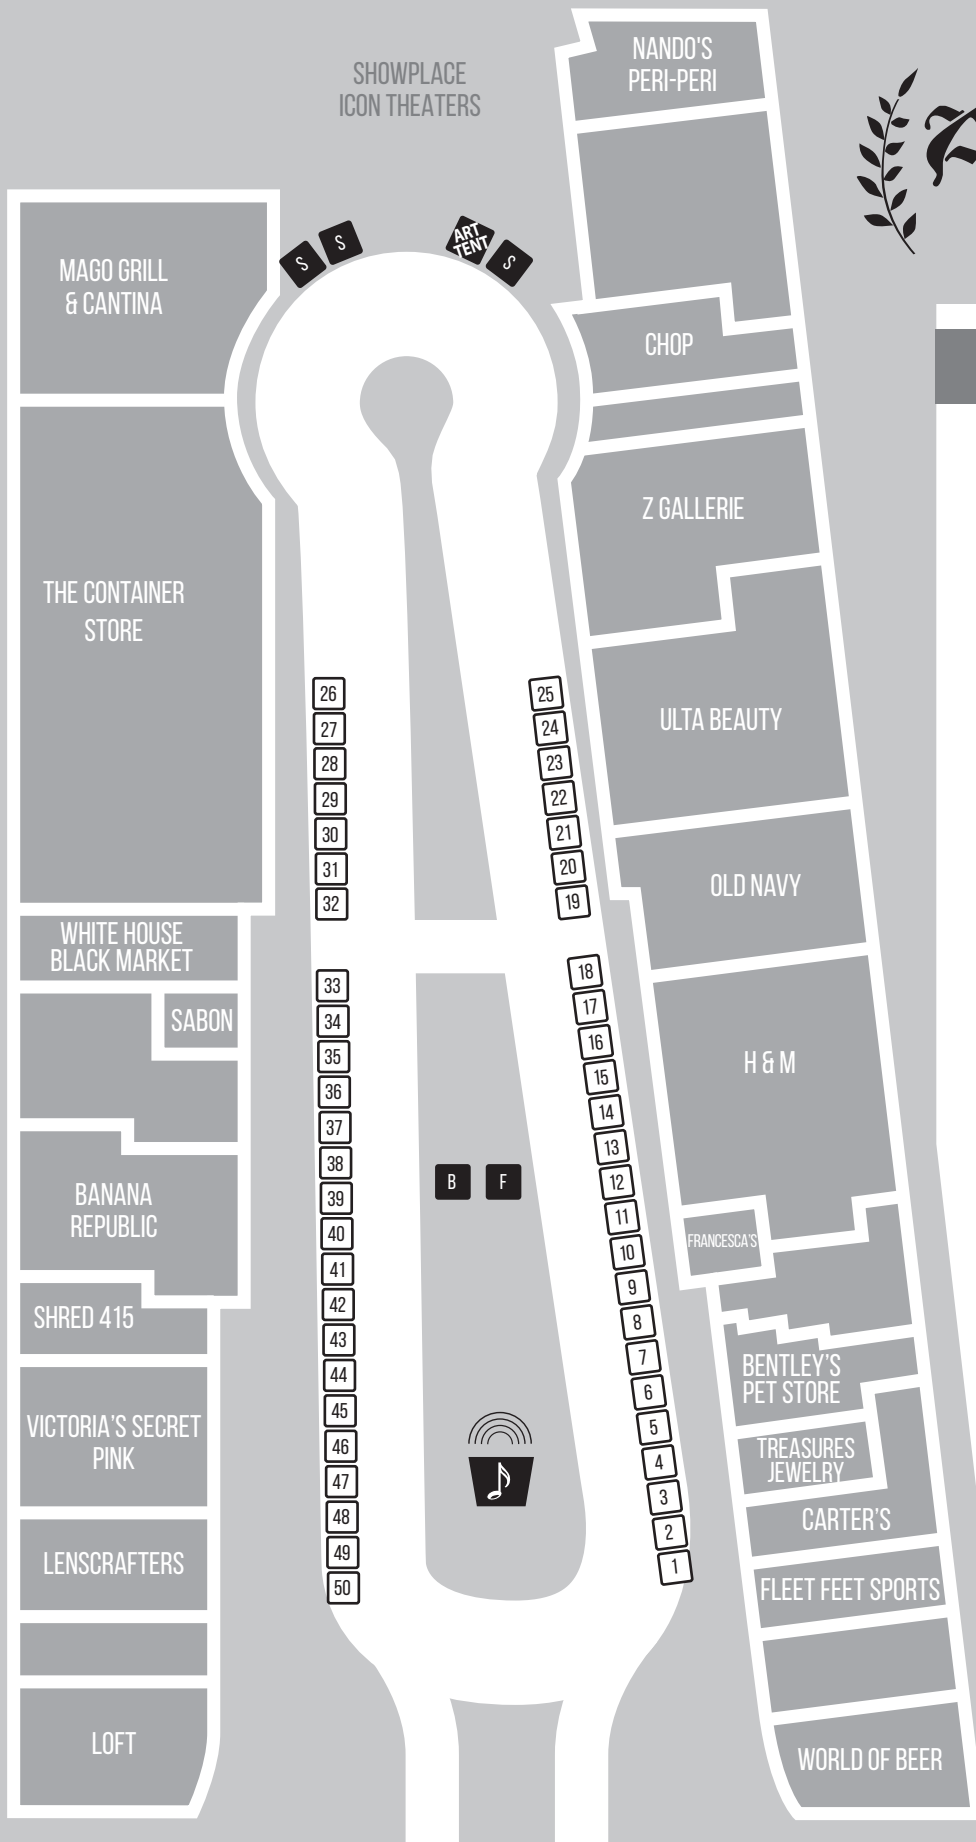

SHOWPLACE  
ICON THEATERS

# ArtOberfest

at RooseveltCollection

## FESTIVAL KEY

- 1 ARTIST BOOTH
- LIVE DJ
- B BEER/WINE
- F FEST FOOD
- REST ROOM RESTROOMS
- KID'S ART ACTIVITIES  
Art Fest Bingo, Coloring Creations
- S SPONSORS  
Chiro One Wellness  
The Clare  
Passanante's Home Food Services  
Wintrust Bank

ROOSEVELT ROAD