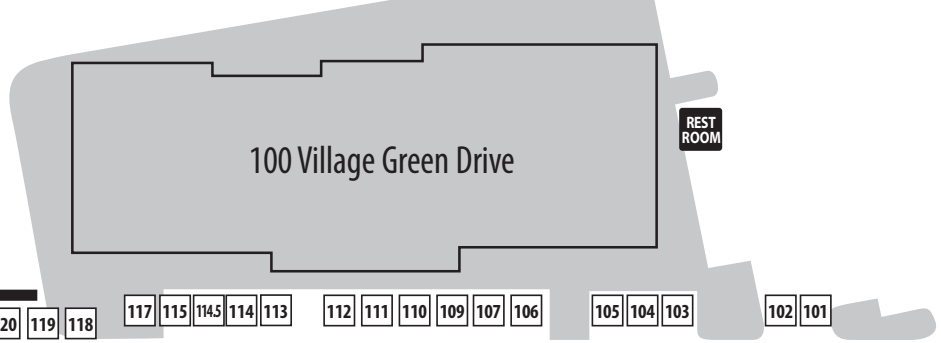

Subway

Einstein Brothers

100 Village Green Drive

REST ROOM

ART TENT

126 125 124 123 122.5 122 S S 121 120 119 118 117 115 114.5 114 113 112 111 110 109 107 106 105 104 103 102 101

F F

155 156 157 158 159 160 161.5 161 162 163 163.5 164 166 167 168 169 170 171 172 174 175 176 51 52 54 55 56 57 58 59 60

FESTIVAL KEY

F Food
 Kona Grill
 Half Day Brewing
 Eddie Merlot's
 Rotary Club

Interactive Art
 Kids' Activities
 Art Fest Bingo, Coloring Creations, spin art

Music
 Cirrus Falcon

Tables
 Tables

Restrooms
 Restrooms

Shuttle service to/from additional Parking at College of Lake County

Half Day Brewing Company

183
184
185
186
187
188
188.5

189
190

191

Art Lounge Club

S

193

S S

A B

194

F

S

300 Village Green Drive

50
49
48
47.5
47
46
44
43
42
41
40
39

Egg Harbor