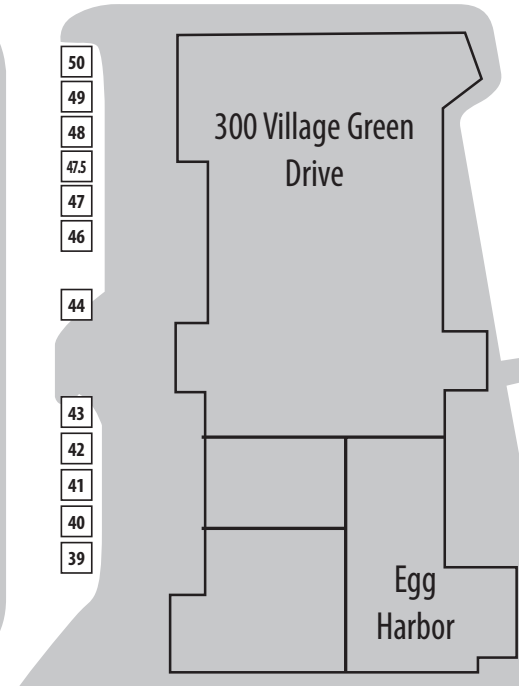

FESTIVAL KEY

F Food
 Kona Grill
 Half Day Brewing
 Eddie Merlot's
 Rotary Club

Interactive Art
 Kids' Activities
 Art Fest Bingo, Coloring Creations, spin art

Music
 Cirrus Falcon

Tables
 Tables

Restrooms
 Restrooms

Shuttle service to/from additional Parking at College of Lake County

Half Day Brewing Company

183
184
185
186
187
188
188.5

189
190

191

Art Lounge Club

S

193

S S

A B

194

F

S

300 Village Green Drive

50
49
48
47.5
47
46
44
43
42
41
40
39

Egg Harbor