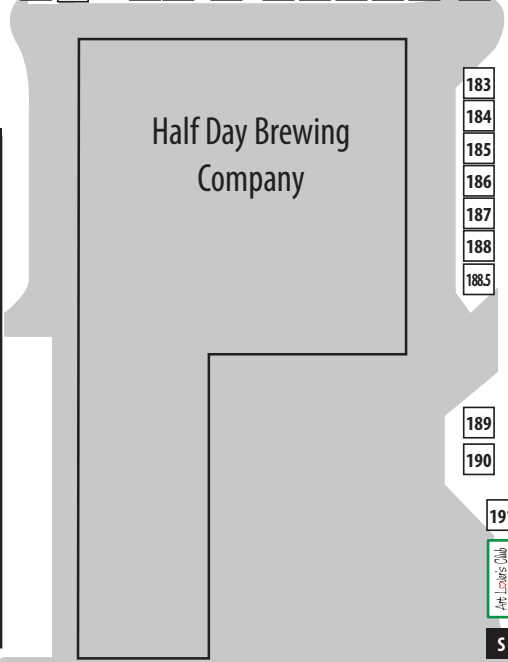

Subway

Einstein Brothers

100 Village Green Drive

REST ROOM

ART TENT

126 125 124 123 122.5 122 S S 121 120 119 118 117 115 114.5 114 113 112 111 110 109 107 106 105 104 103 102 101

F F

155 156 157 158 159 160 161.5 161 162 163 163.5 164 166 167 168 169 170 171 172 174 175 176 51 52 54 55 56 57 58 59 60

FESTIVAL KEY

F Food
 Kona Grill
 Half Day Brewing
 Eddie Merlot's
 Rotary Club

Interactive Art
 Kids' Activities
 Art Fest Bingo, Coloring Creations, spin art

Music
 Cirrus Falcon

Tables
 Tables

Restrooms
 Restrooms

Shuttle service to/from additional Parking at College of Lake County

Half Day Brewing Company

183
184
185
186
187
188
188.5

189
190

191

Art Lounge Club

S

193