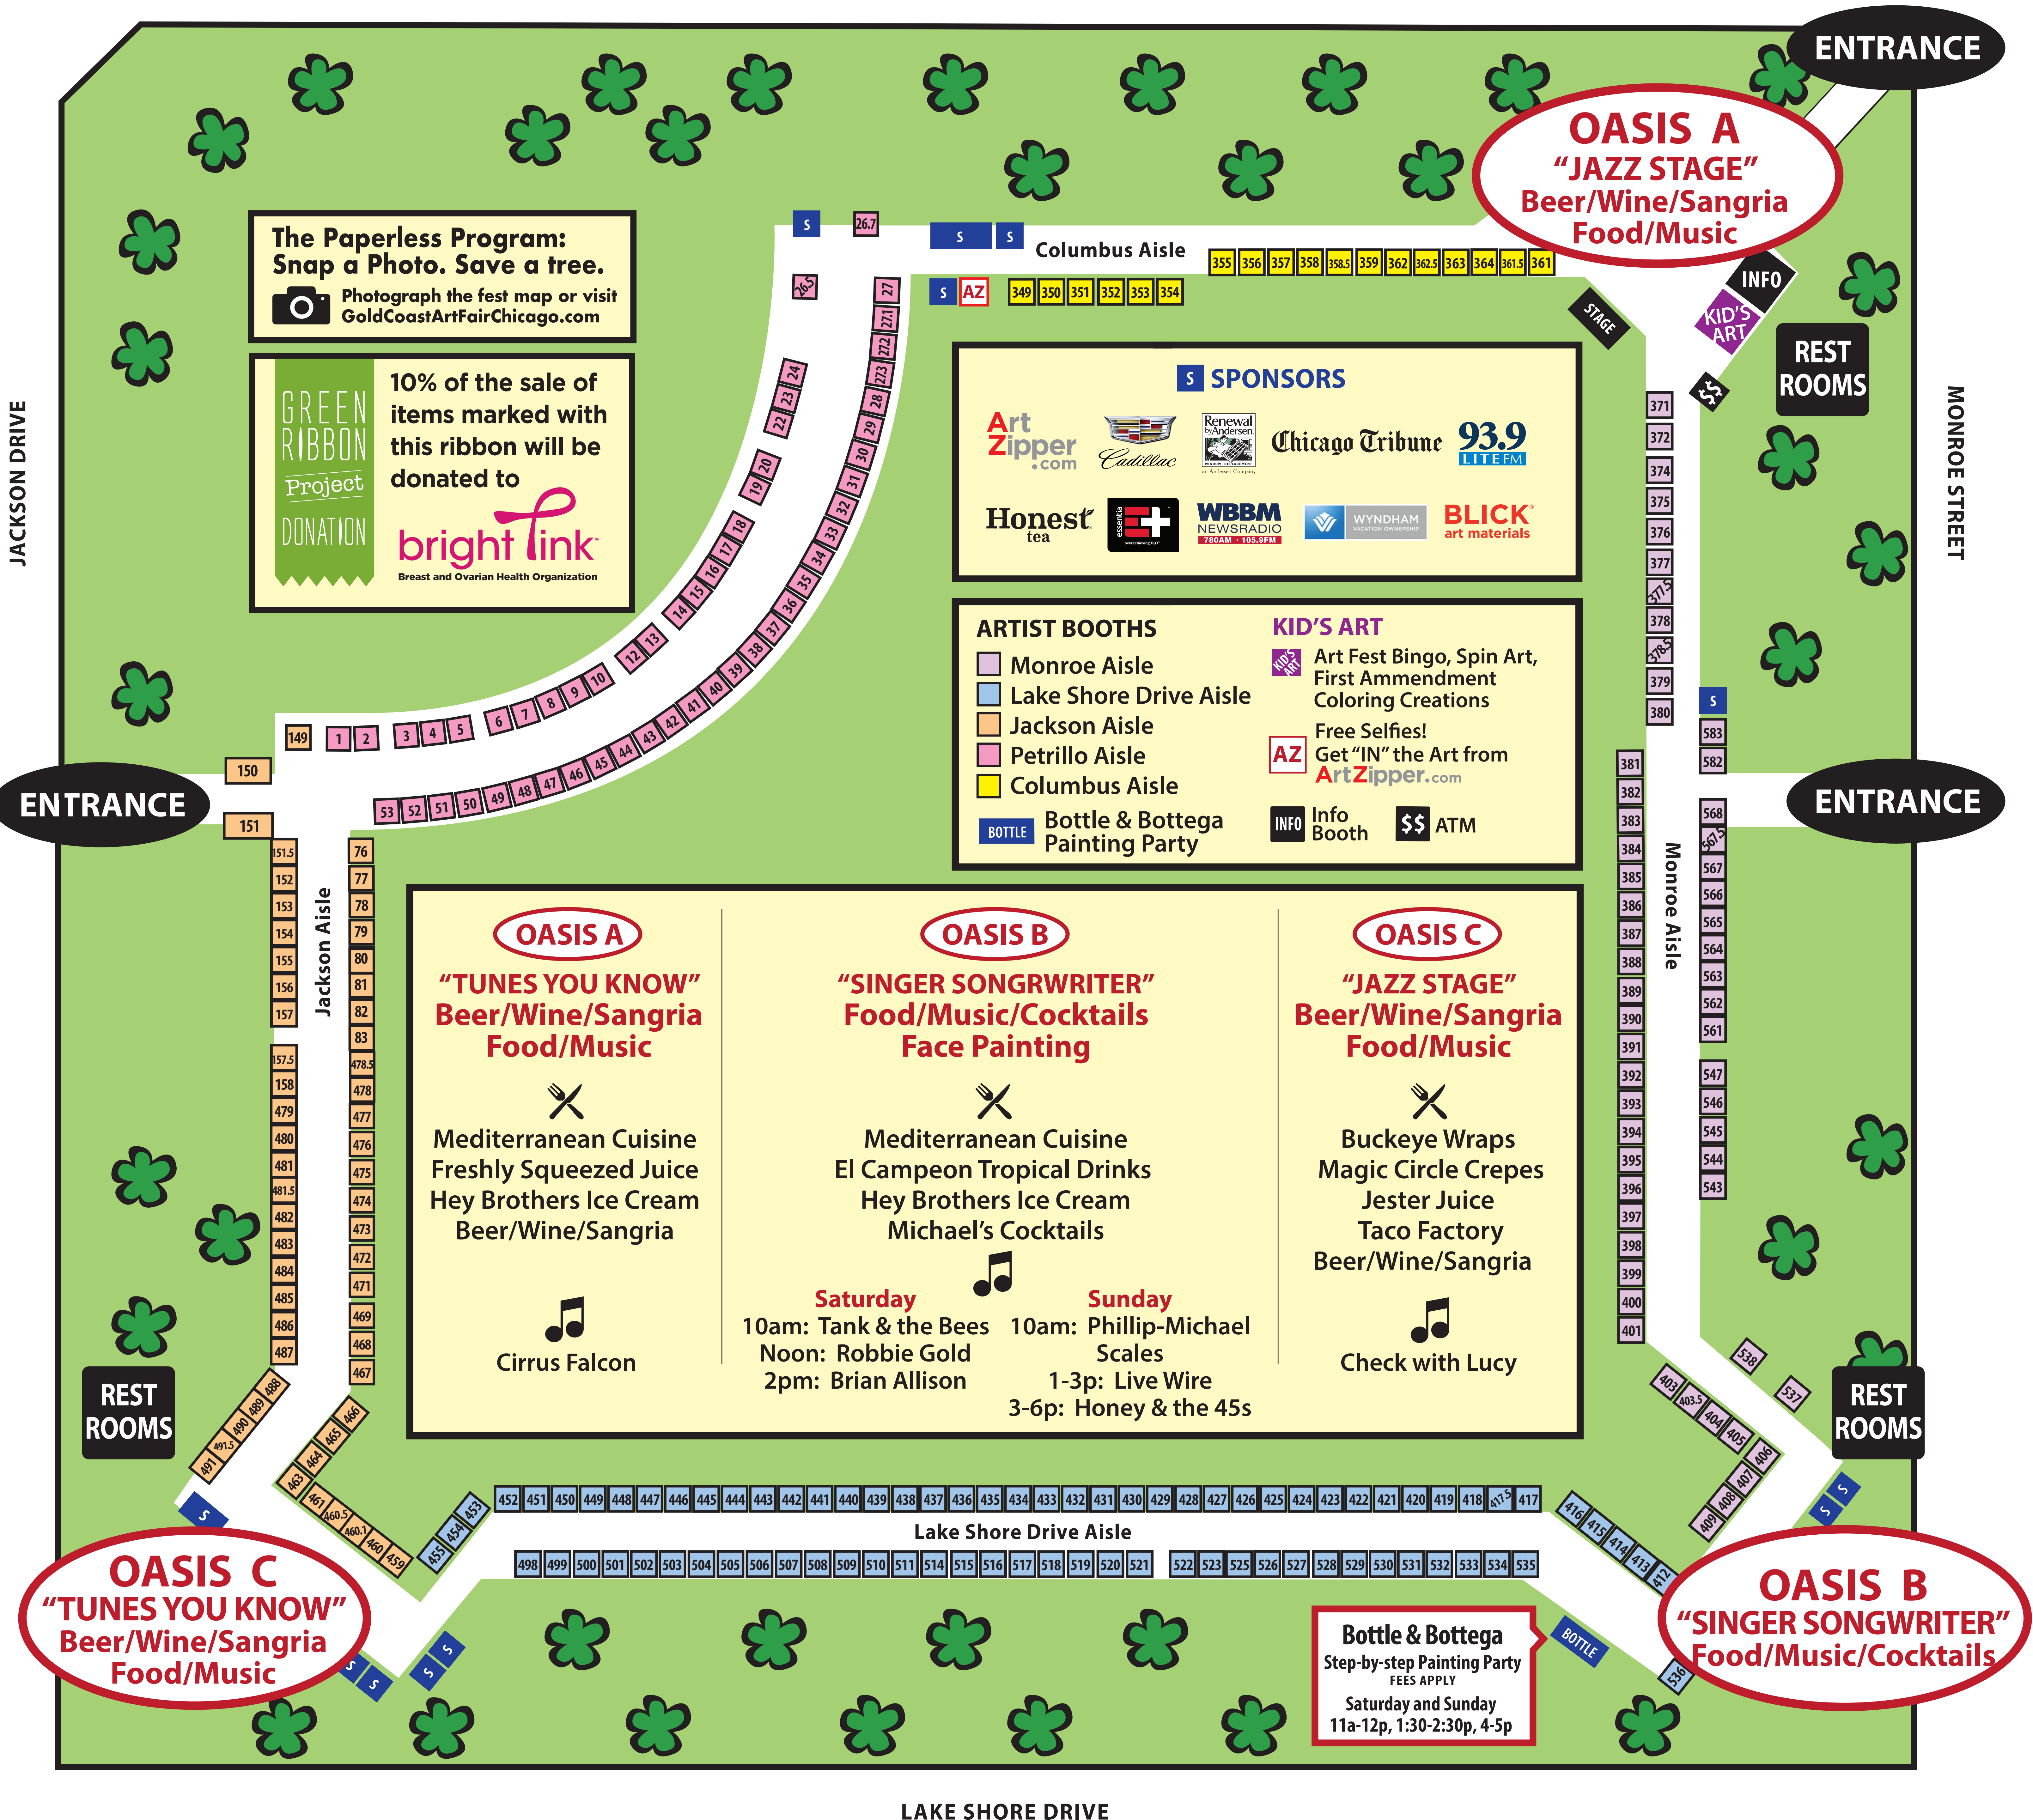

INFORMATION

GOLD COAST ART FAIR

COLUMBUS DRIVE

LAKE SHORE DRIVE