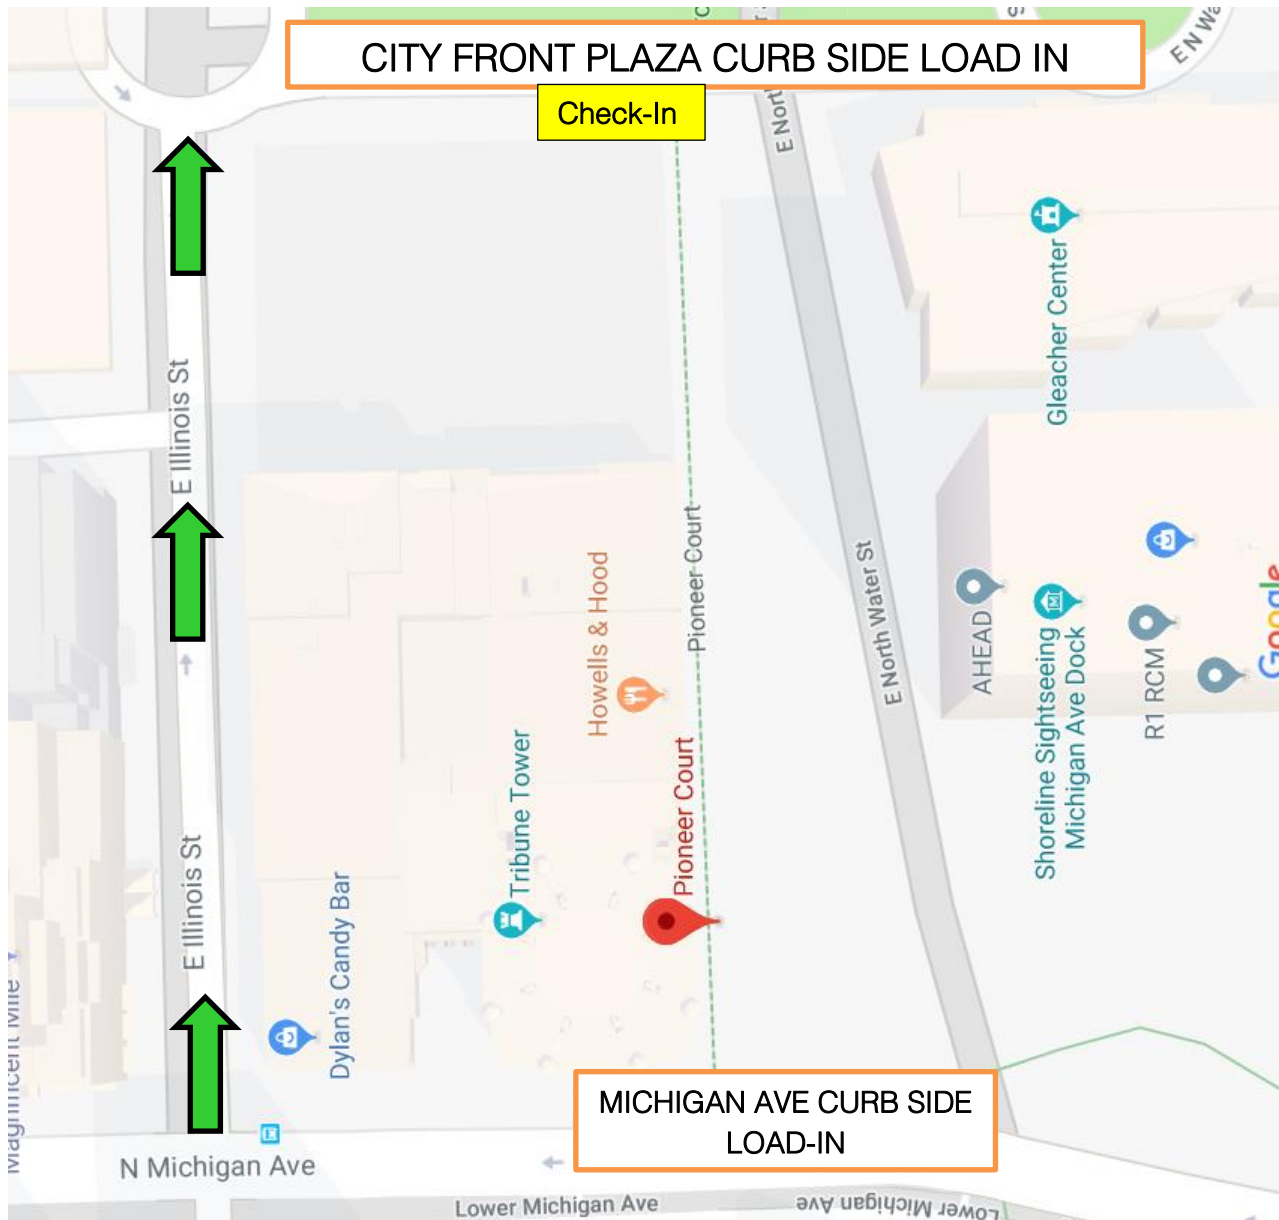

ARTFEST MICHIGAN AVENUE CHICAGO

LOAD-IN AND PARKING INFO

All Artists MUST load in from their pre-assigned load in zones either Michigan Avenue or City Front Plaza. Load-in times, load-in location, and booth numbers are available on our web site under "Artist Info".

- 1) All artists check-in on City Front Plaza. We will direct your assigned load-in area.
- 2) After you have unloaded everything to your festival space, proceed to park outside of the festival. Do not set up anything before moving your car outside of the loading areas.

Parking

There are a lot of close garages in the area. The closest is 240 E Illinois St, Chicago, IL 60611. For oversized vehicles, there is street parking close to the show but you have to refill every couple of hours. Otherwise, there is oversized parking at 430 N Rush St, Chicago, IL 60611. This is the closest one that we know of. If you go onto Wabash and head south, there are some on the east side of the street.