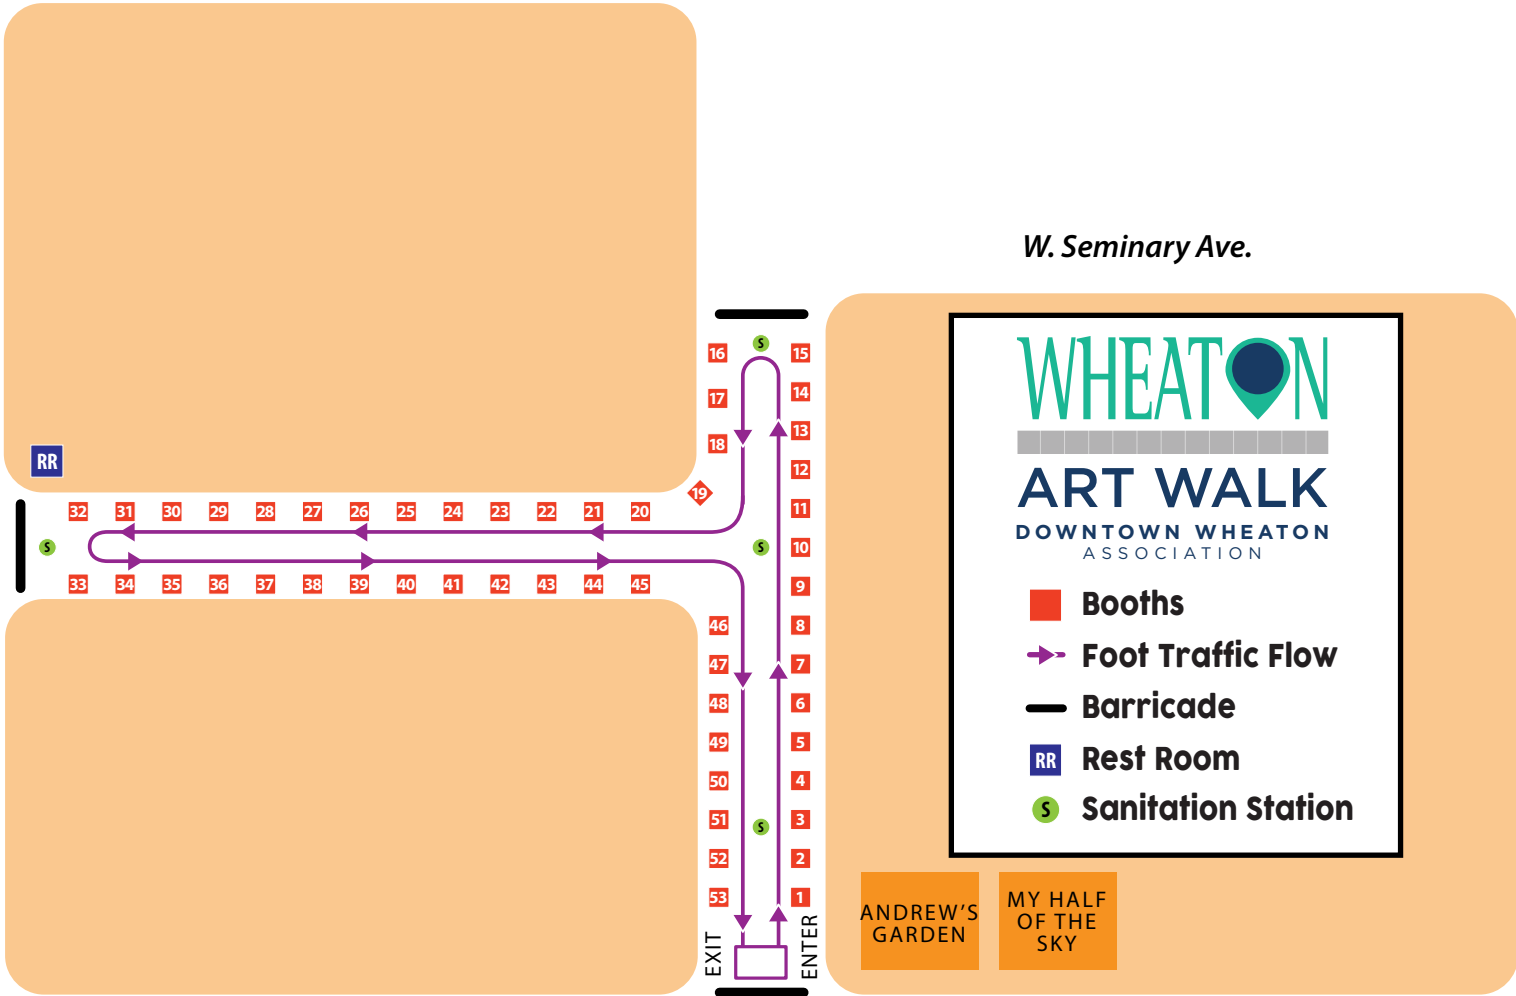

Karlskoga Ave.

W. Seminary Ave.

WHEATON
ART WALK
 DOWNTOWN WHEATON ASSOCIATION

- Booths
- Foot Traffic Flow
- Barricade
- Rest Room
- Sanitation Station

ANDREW'S GARDEN
 MY HALF OF THE SKY

E. Wesley St.

N. Wheaton Ave.

ALTIRO LATIN

N. Hale St. DINING TENTS

N. Main St.

VERSION D4