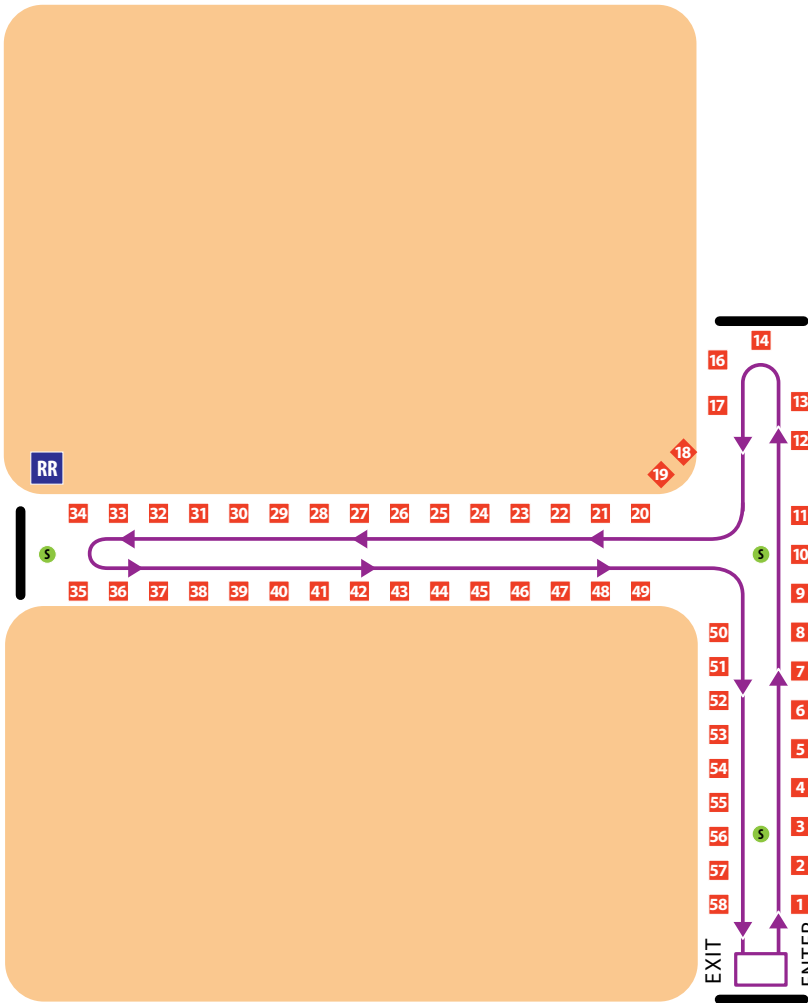

Karlskoga Ave.

W. Seminary Ave.

WHEATON
ART WALK
 DOWNTOWN WHEATON
 ASSOCIATION

- Booths
- ➔ Foot Traffic Flow
- Barricade
- RR Rest Room
- S Sanitation Station

ANDREW'S GARDEN
 MY HALF OF THE SKY

E. Wesley St.

ALTIRO LATIN

N. Hale St. DINING TENTS

(Empty area for dining tents)

N. Wheaton Ave.