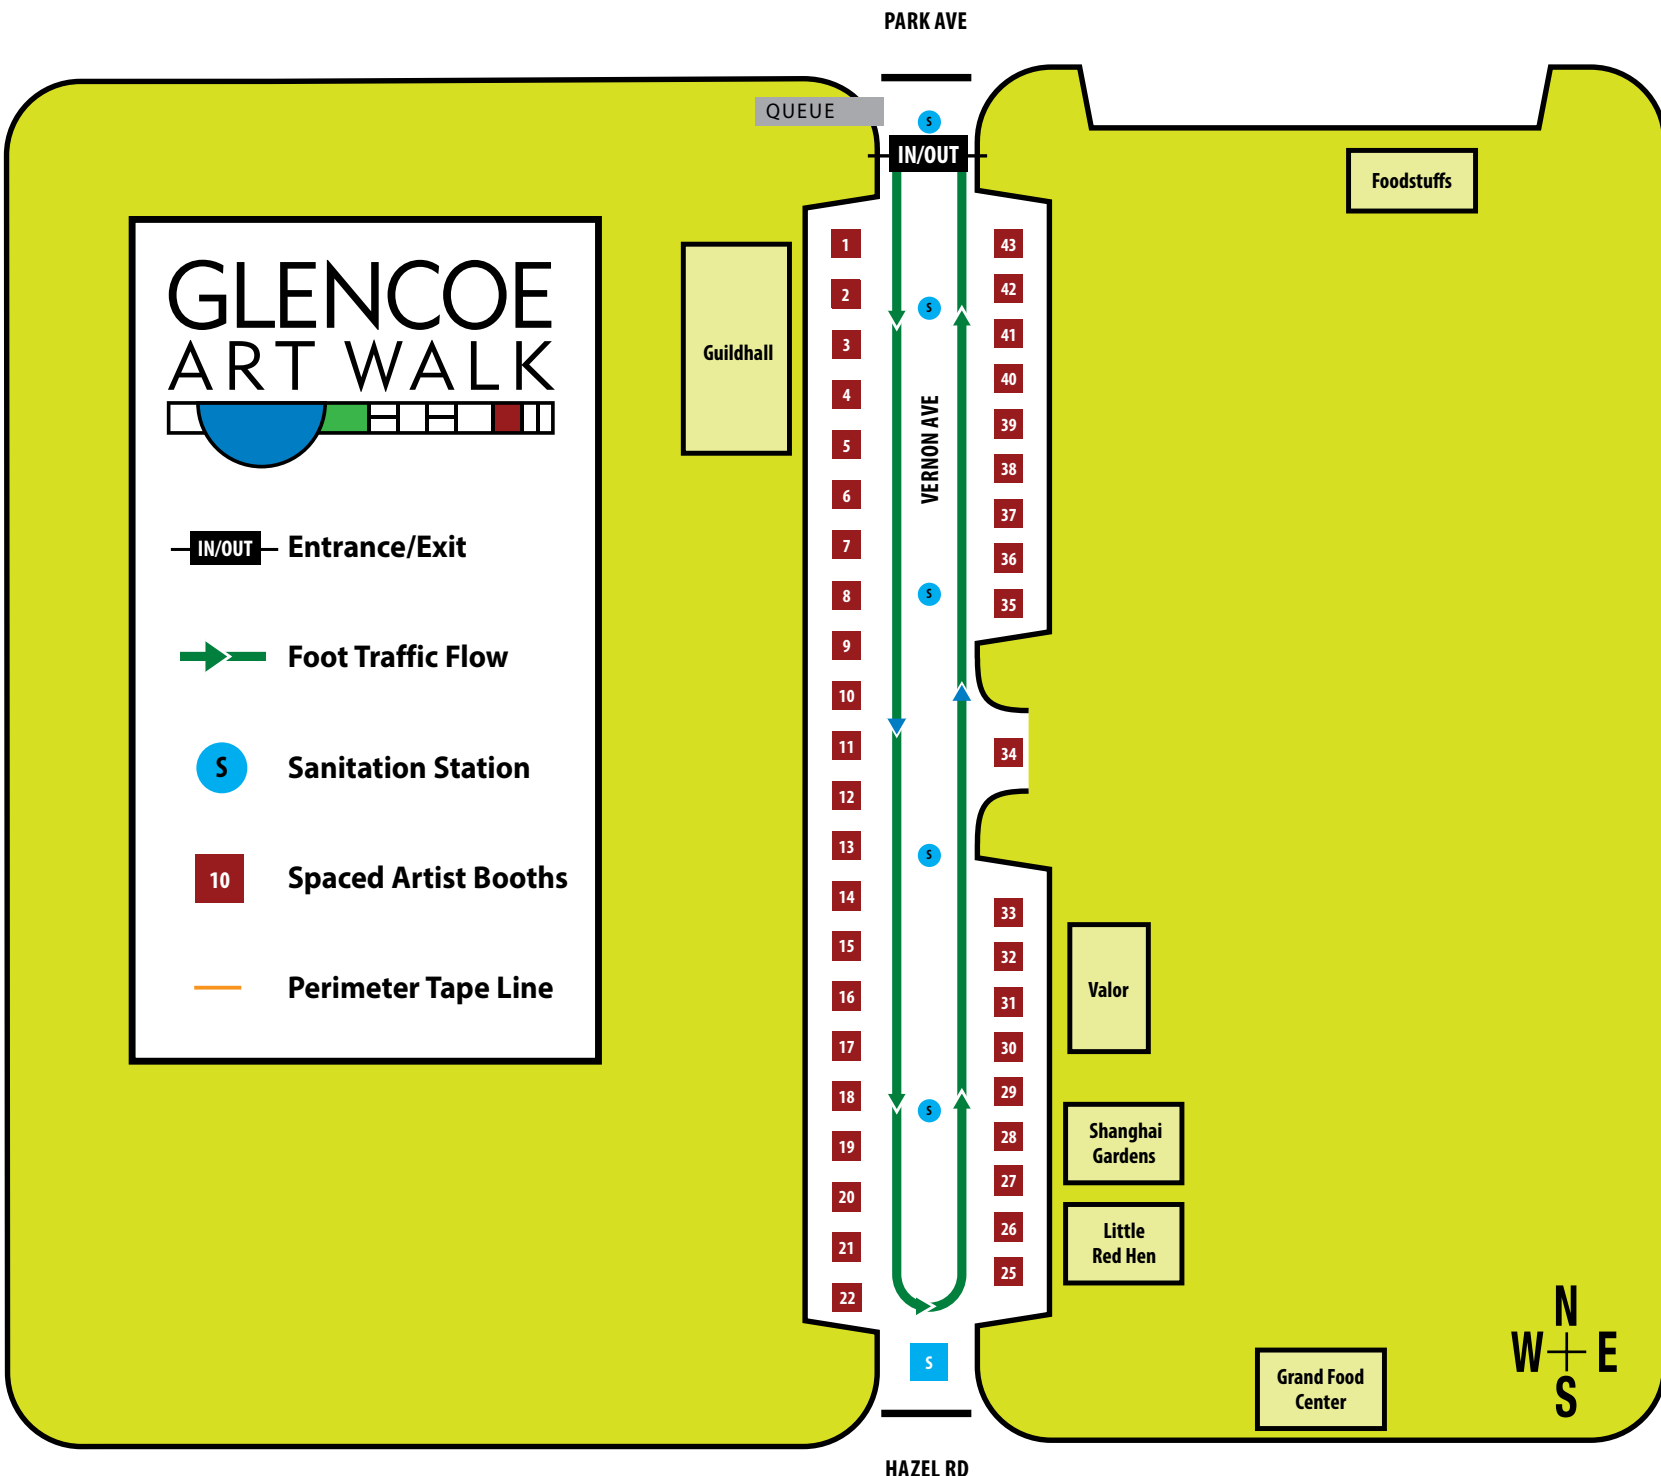

GLENCOE ART WALK

- Entrance/Exit
- Foot Traffic Flow
- Sanitation Station
- Spaced Artist Booths
- Perimeter Tape Line

VILLAGE COURT