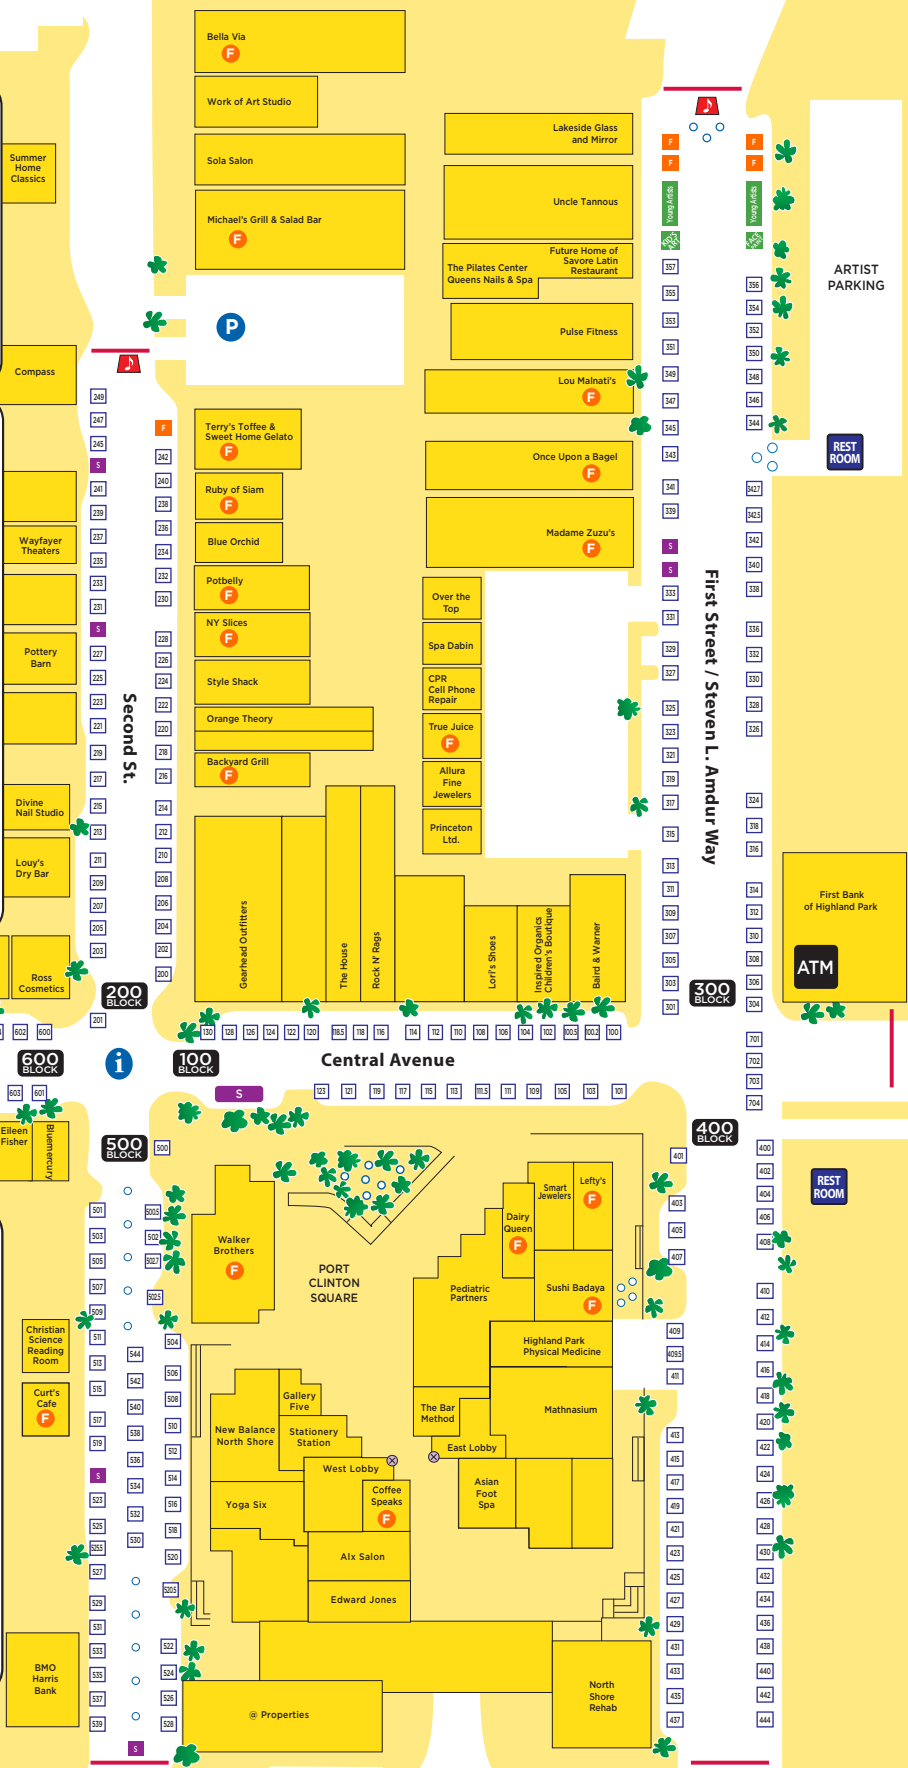

Elm Place

PORT CLINTON ART FESTIVAL
August 26-27, 2023

FESTIVAL KEY

- I** INFORMATION BOOTH
- A** ARTIST BOOTHS
- S** SPONSORS/ NON-PROFITS
- REST ROOM** RESTROOMS
- KID'S ART** KIDS' ACTIVITIES
Art Fest Bingo, Spin Art, Coloring Creations, Young Artists
- FACE PAINT** FACE PAINTING
- ATM** ATM
- LIVE MUSIC** LIVE MUSIC
- TABLES/CHAIRS** TABLES/CHAIRS
- P** PARKING
- F** FOOD

- PromptMed Urgent Care
- Cryobare Spa
- Zelient Eye Care
- Poke Burrito
- Starbucks
- The Enclave Co-working Lounge
- Avant for Men

- Cafe Dacha
- HP TOPS
- PlayLife
- Gordon Salon
- Citywoods
- Nic & Zoe
- Naturapedic
- Ross Cosmetics

- Central Boutique
- Harper & Ash
- Central Cafe
- Central for Men
- Wild Willow
- Beastalk
- Goodies
- Sprout Kids
- Eileen Fisher
- Bloomerco

Thank you to our sponsors throughout the festival:

- Christian Science Reading Room
- Curt's Cafe
- BMO Harris Bank

Green Bay Road

First Street / Steven L. Andur Way

Laurel Avenue