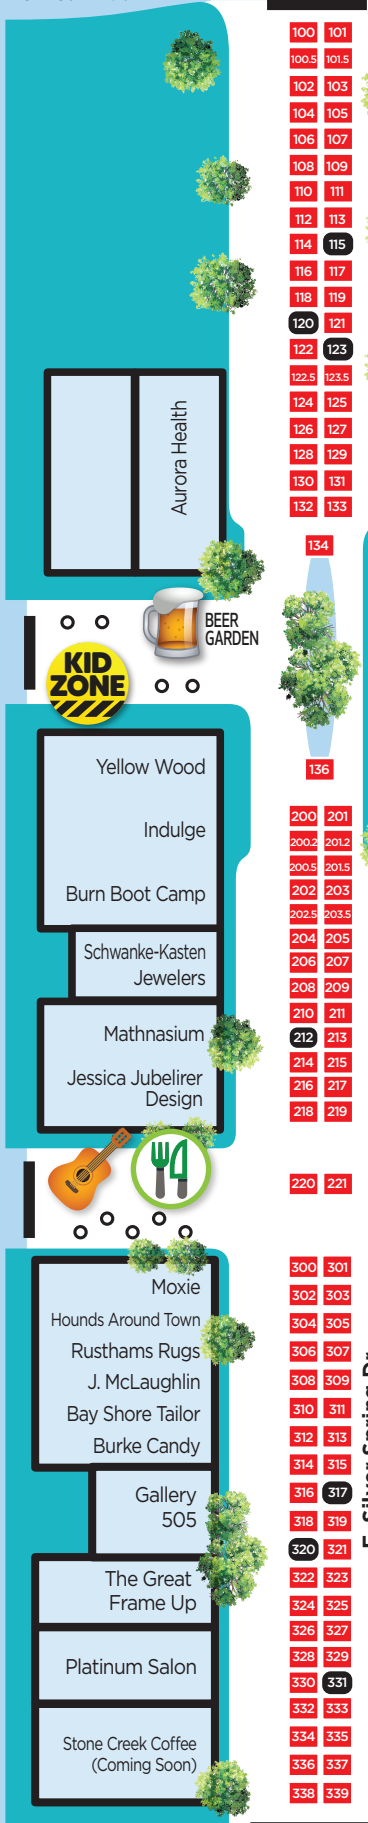

N. Santa Monica Blvd.

WHITEFISH BAY ART FEST

200 ARTIST

S SPONSOR

KID ZONE KID ZONE - Games, Art Projects, Face Painting

LIVE MUSIC

REST ROOMS REST ROOMS

FOOD/LEMONADE

BEER GARDEN

TABLES/CHAIRS

Starbucks

Milan Laser Hair Removal

Navy Knot

Elements Massage

JS Nail Spa

LIVE Hydration Spa

pure barre

Breadsmith

Fitzgerald Pharmacy

Associated Bank

REST ROOMS

Sendik's Food Market

N. Hollywood Ave.

E. Silver Spring Dr.

N. Consaul Pl.